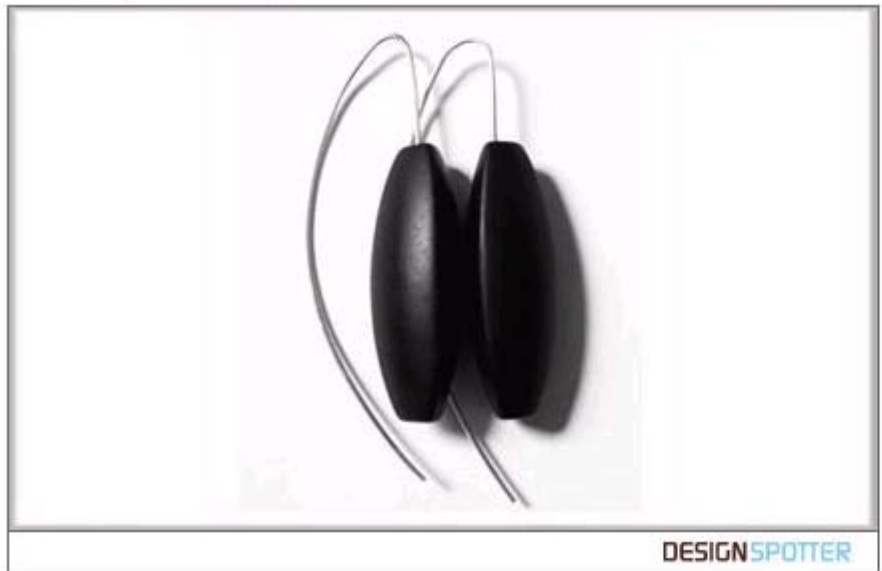

PRODUCT DETAILS

« BACK TO PREVIOUS SITE

Jewelry rating 3.02 / 5 | 1187 votes  0

black onyx earrings

DESIGNSPOTTER

Black onyx tri sides beads on sterling wire.

Designer: Claudia Endler (United States)
 Manufacturer: Claudia Endler (United States)